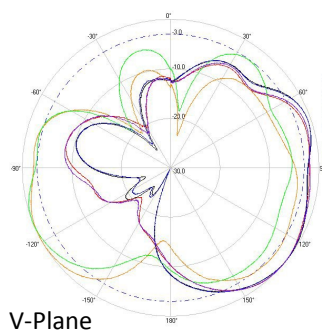

> 2.45 GHZ

> 5.5 GHZ

The facts and figures herein are carefully compiled to the best of our knowledge and are intended for general informational purposes only. Responsibility for the use and application of AccelTex Solutions materials rests with the end user. All AccelTex Solutions products are sold pursuant to the AccelTex Solutions Terms and Conditions of Sale. © 2014 AccelTex Solutions. All Rights Reserved. AccelTex, AccelTex Solutions the AccelTex Solutions Logo and other marks are trademarks or registered trademarks of AccelTex Solutions. Other products or service names may be the property of third parties.

1.888.406.8906
SALES@ACCELTEX.COM