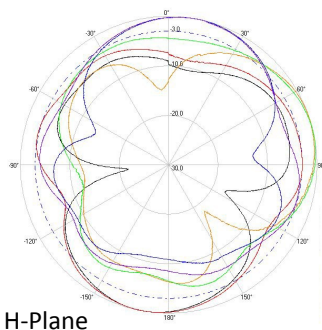

> 2.45 GHZ

> 5.5 GHZ

The facts and figures herein are carefully compiled to the best of our knowledge and are intended for general informational purposes only. Responsibility for the use and application of AccelTex Solutions materials rests with the end user. All AccelTex Solutions products are sold pursuant to the AccelTex Solutions Terms and Conditions of Sale. © 2014 AccelTex Solutions. All Rights Reserved. AccelTex, AccelTex Solutions the AccelTex Solutions Logo and other marks are trademarks or registered trademarks of AccelTex Solutions. Other products or service names may be the property of third parties.

1.888.406.8906
SALES@ACCELTEX.COM