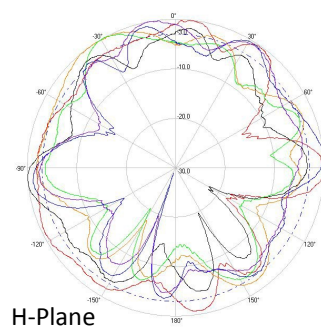

> 2.45 GHZ

> 5.5 GHZ

The facts and figures herein are carefully compiled to the best of our knowledge and are intended for general informational purposes only. Responsibility for the use and application of AccelTex Solutions materials rests with the end user. All AccelTex Solutions products are sold pursuant to the AccelTex Solutions Terms and Conditions of Sale. © 2014 AccelTex Solutions. All Rights Reserved. AccelTex, AccelTex Solutions the AccelTex Solutions Logo and other marks are trademarks or registered trademarks of AccelTex Solutions. Other products or service names may be the property of third parties.

1.888.406.8906
SALES@ACCELTEX.COM