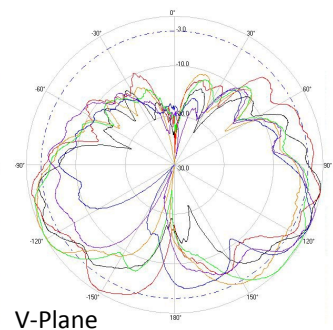

> 2.45 GHZ

> 5.5 GHZ

The facts and figures herein are carefully compiled to the best of our knowledge and are intended for general informational purposes only. Responsibility for the use and application of AccelTex Solutions materials rests with the end user. All AccelTex Solutions products are sold pursuant to the AccelTex Solutions Terms and Conditions of Sale. © 2014 AccelTex Solutions. All Rights Reserved. AccelTex, AccelTex Solutions the AccelTex Solutions Logo and other marks are trademarks or registered trademarks of AccelTex Solutions. Other products or service names may be the property of third parties.

1.888.406.8906
SALES@ACCELTEX.COM